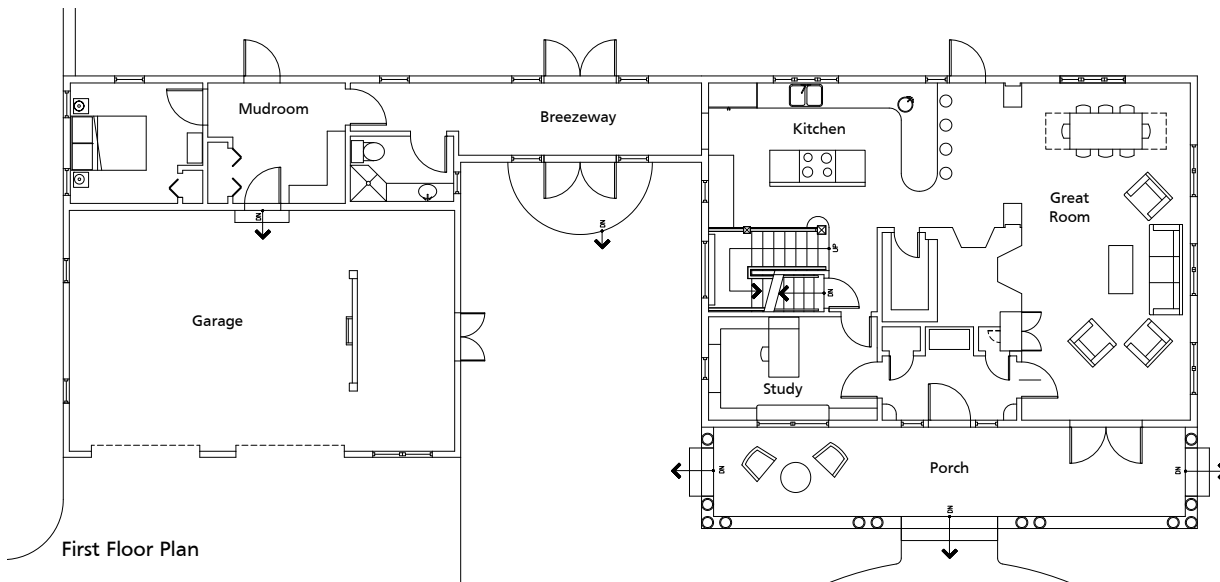

Exterior Architecture and Interior Design

A 2,400 square foot residence situated in a rural setting on Aquidneck Island, the house is designed to meet the social lifestyle of a 4 member family. Strong geometric shapes define the form of the house creating a distinctive presence in the open landscape.

East Elevation

First Floor Plan

Portsmouth, RI Residence